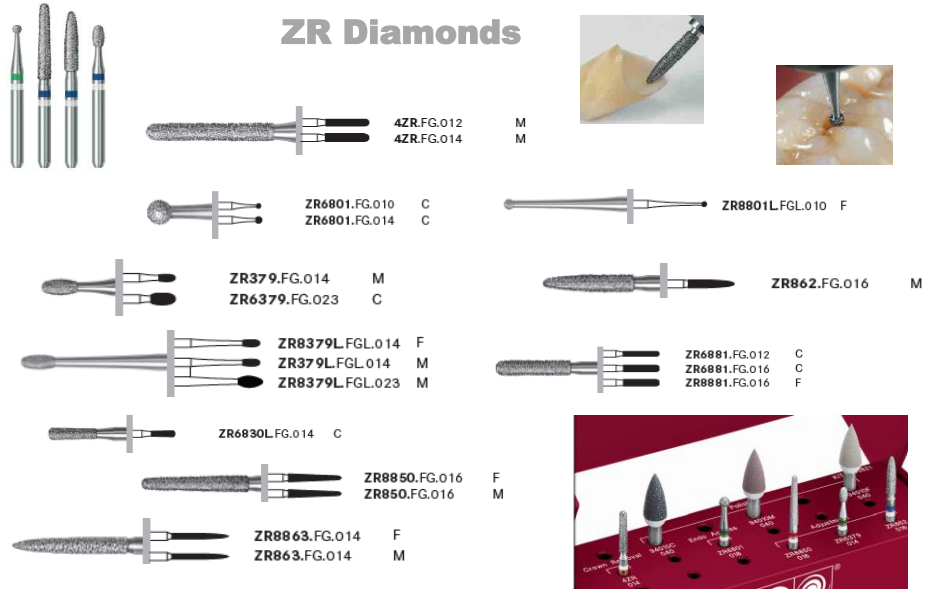

# KOMET ZR / LD

- FEATURING:**
- ZR Diamonds
  - Intra-Oral Flash Polishers
  - Crown Removal
  - Lab Flash Polishers
  - DCB

## Intra-Oral Flash Polishers

## ZR Diamonds

## Diamonds with Ceramic Bond (DCB)