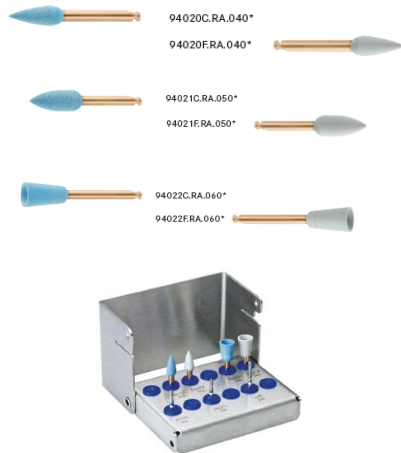

# KOMET ZR / LD

- FEATURING:**
- ZR Diamonds
  - Intra-Oral Flash Polishers
  - Crown Removal
  - Lab Flash Polishers
  - DCB

## Intra-Oral Flash Polishers