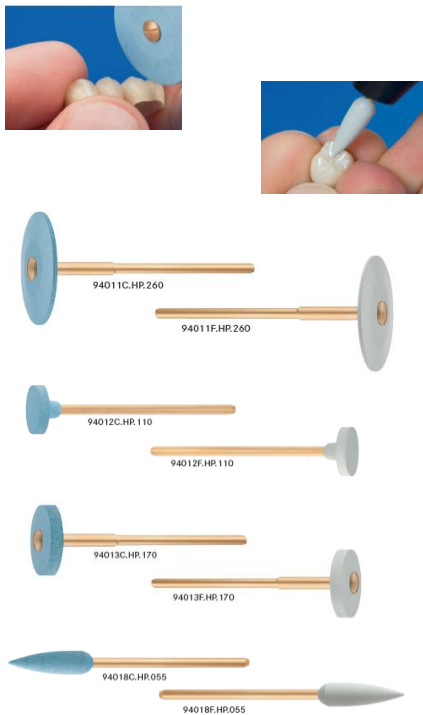

Lab Flash Polishers